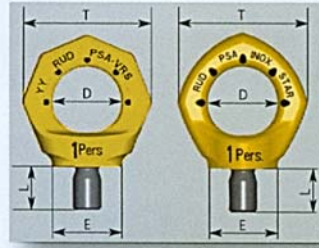

We are pleased to advise without obligation!

CONVINCING RUD-PLUS FACTOR FOR PSA-FALL PROTECTION ANCHORAGE POINTS

- Certified and tested by the German BG (Employers Liability Insurance Association)
- EG-Prototype test approval PS 08060001
- stainless PSA INOX STAR suitable for permanent outdoor-use
- fool-proofed assembled inner hexagon bolt
- clear distinction in shape and marking compared with the normal eye bolt DIN 580
- available in different thread lengths (see below)
- optical eye-catcher due to the coating
- for large quantities, an individual color can be requested.
- 100 % crack detected
- also in M16 and M20 (for 2 Pers.)

PSA-VRS and PSA-INOX-STAR M12 and M16

- Basic test requirements:
  DIN EN 795;1996/A1:2001
  DIN EN 50308:2005/03 chapter 4.5 and OSHA 1926.502:2001/01 chapter (d)(15) and AS/NZS 1891.4:2009 (M16 only)
- dynamic fall test carried out with 150 kg (required are 100 kg)
- Marking of components acc. to DIN EN 365
- Proof force : 22,2 kN/ Person or 5000 lbs / Person

Typ	WLL	Thread	D	E	T	L Std	L Max	Weight	Ref. No.	
PSA-INOX-STAR-EYEBOLT M12	1 Pers.	M12	30mm	30mm	56mm	18mm	18-150 mm	0.2 kg	7997097	7997820
PSA-INOX-STAR-EYEBOLT M 16	2 Pers.	M16	35mm	35mm	65mm	24mm	24-120 mm	0.3 kg	7996757	-
PSA-INOX-STAR-EYEBOLT M20	2 Pers.	M20	40mm	43mm	74mm	30mm	-	0.53 kg	7900921	-
PSA-VRS STARPOINT M12	1 Pers.	M12	30mm	30mm	56mm	18mm	18-150 mm	0.2 kg	7997100	8600400
PSA-VRS STARPOINT M16	2 Pers.	M16	35mm	35mm	65mm	24mm	24-120 mm	0.3 kg	7997854	8600401
PSA-VRS STARPOINT M20	2 Pers.	M20	40mm	42mm	75mm	30mm	-	0.56 kg	7900920	-
PSA-STARPOINT VRS-1/2"-13UNC	1 Pers.	1/2"- 13 UNC	1-3/16"	1-3/16"	2-3/16"	3/4"	-	0.44 lbs	7997103	-
PSA-STARPOINT VRS-5/8"-11UNC	2 Pers.	5/8"- 11UNC	1-3/8"	1-3/8"	2-9/16"	15/16"	-	0.66 lbs	7998659	-